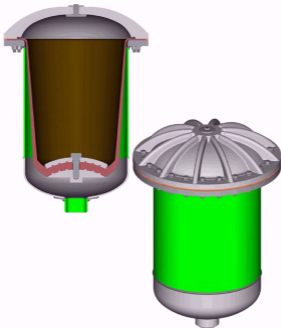

Surge-Acc

Surge and Water Hammer Accumulators
From stock Inventory

For 3" , 4" , 6" , & 8" Pipe-Lines
Up to 600 psi / 40 bar

Please GOTO www.ShockGuard.co.UK/Inventory-Ex-Stock